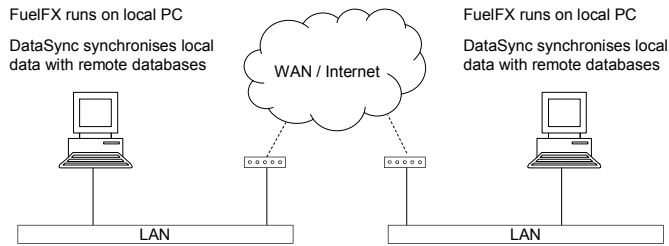

## Operation

Merridale DataSync allows local FuelFX installations to link over a LAN, WAN or the internet to a central FuelFX database, or to multiple distributed databases, or both. The databases are automatically kept synchronised based on a ruleset defining what data is required at each installation.